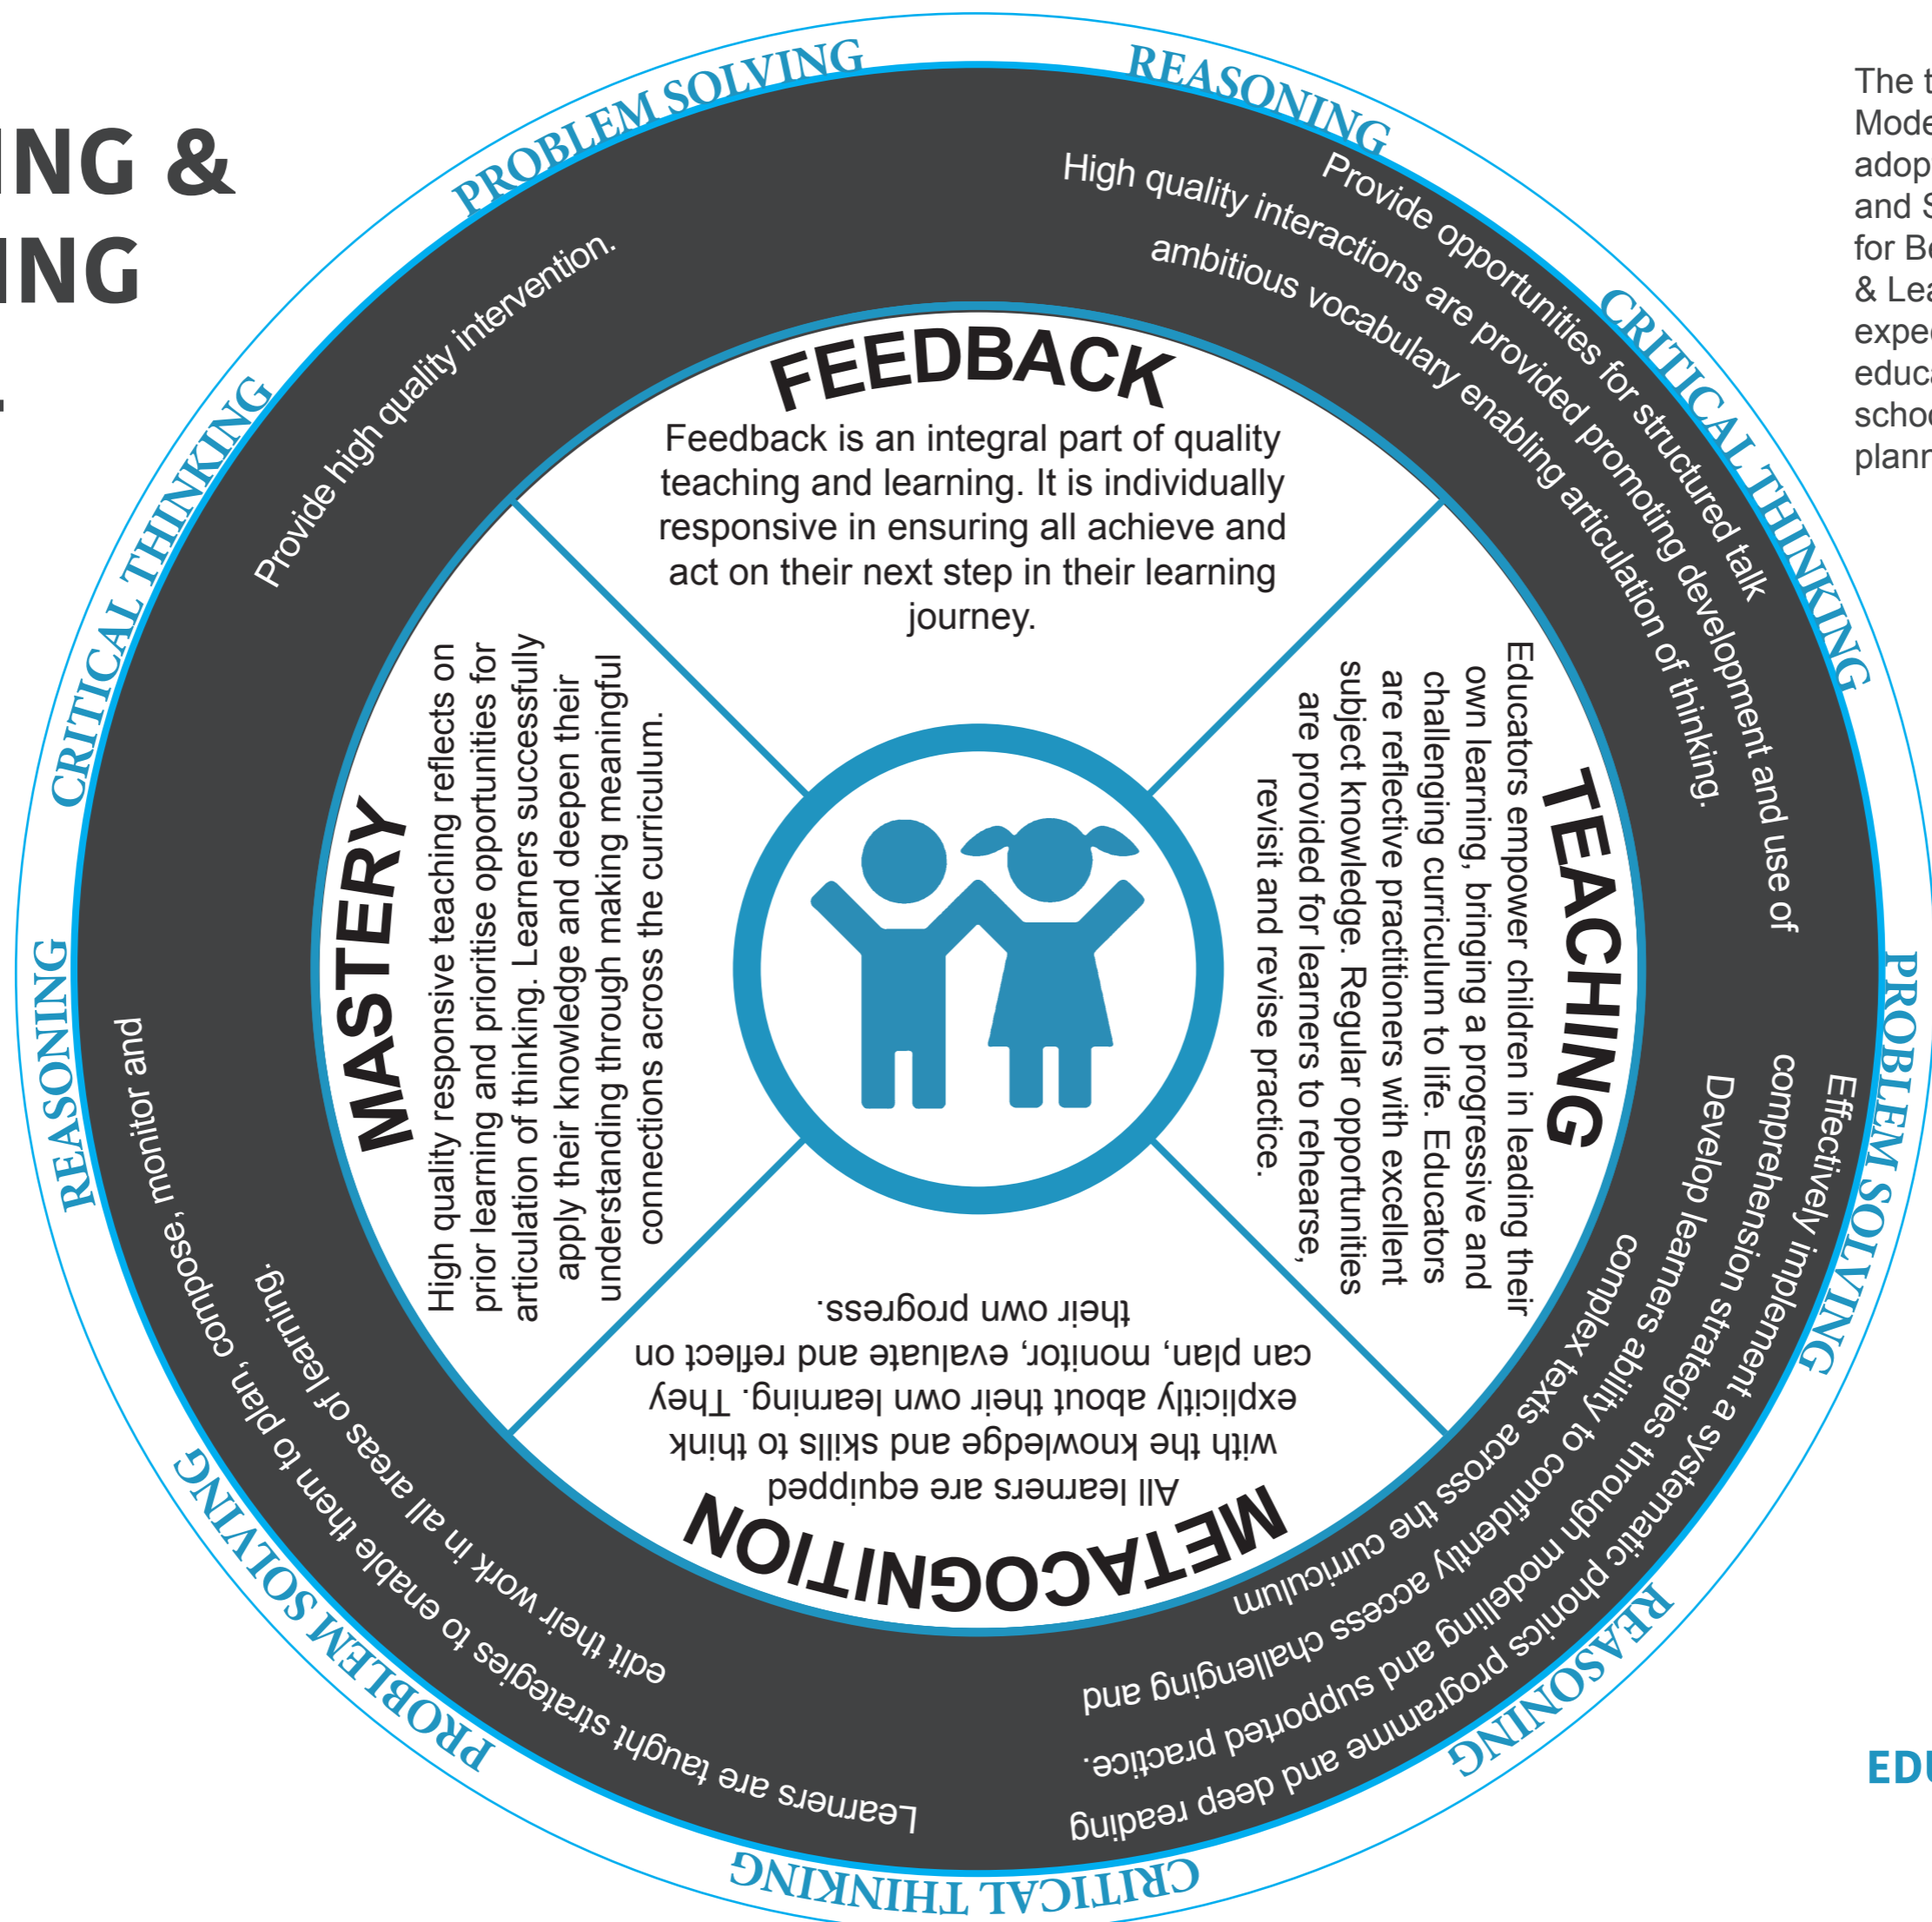

TEACHING & LEARNING MODEL

The teaching & Learning Model on this page is adopted in all DCS Schools and Settings as a model for Best Practice Teaching & Learning. The model is expected to be used by all educators throughout the school / setting day or in planning.